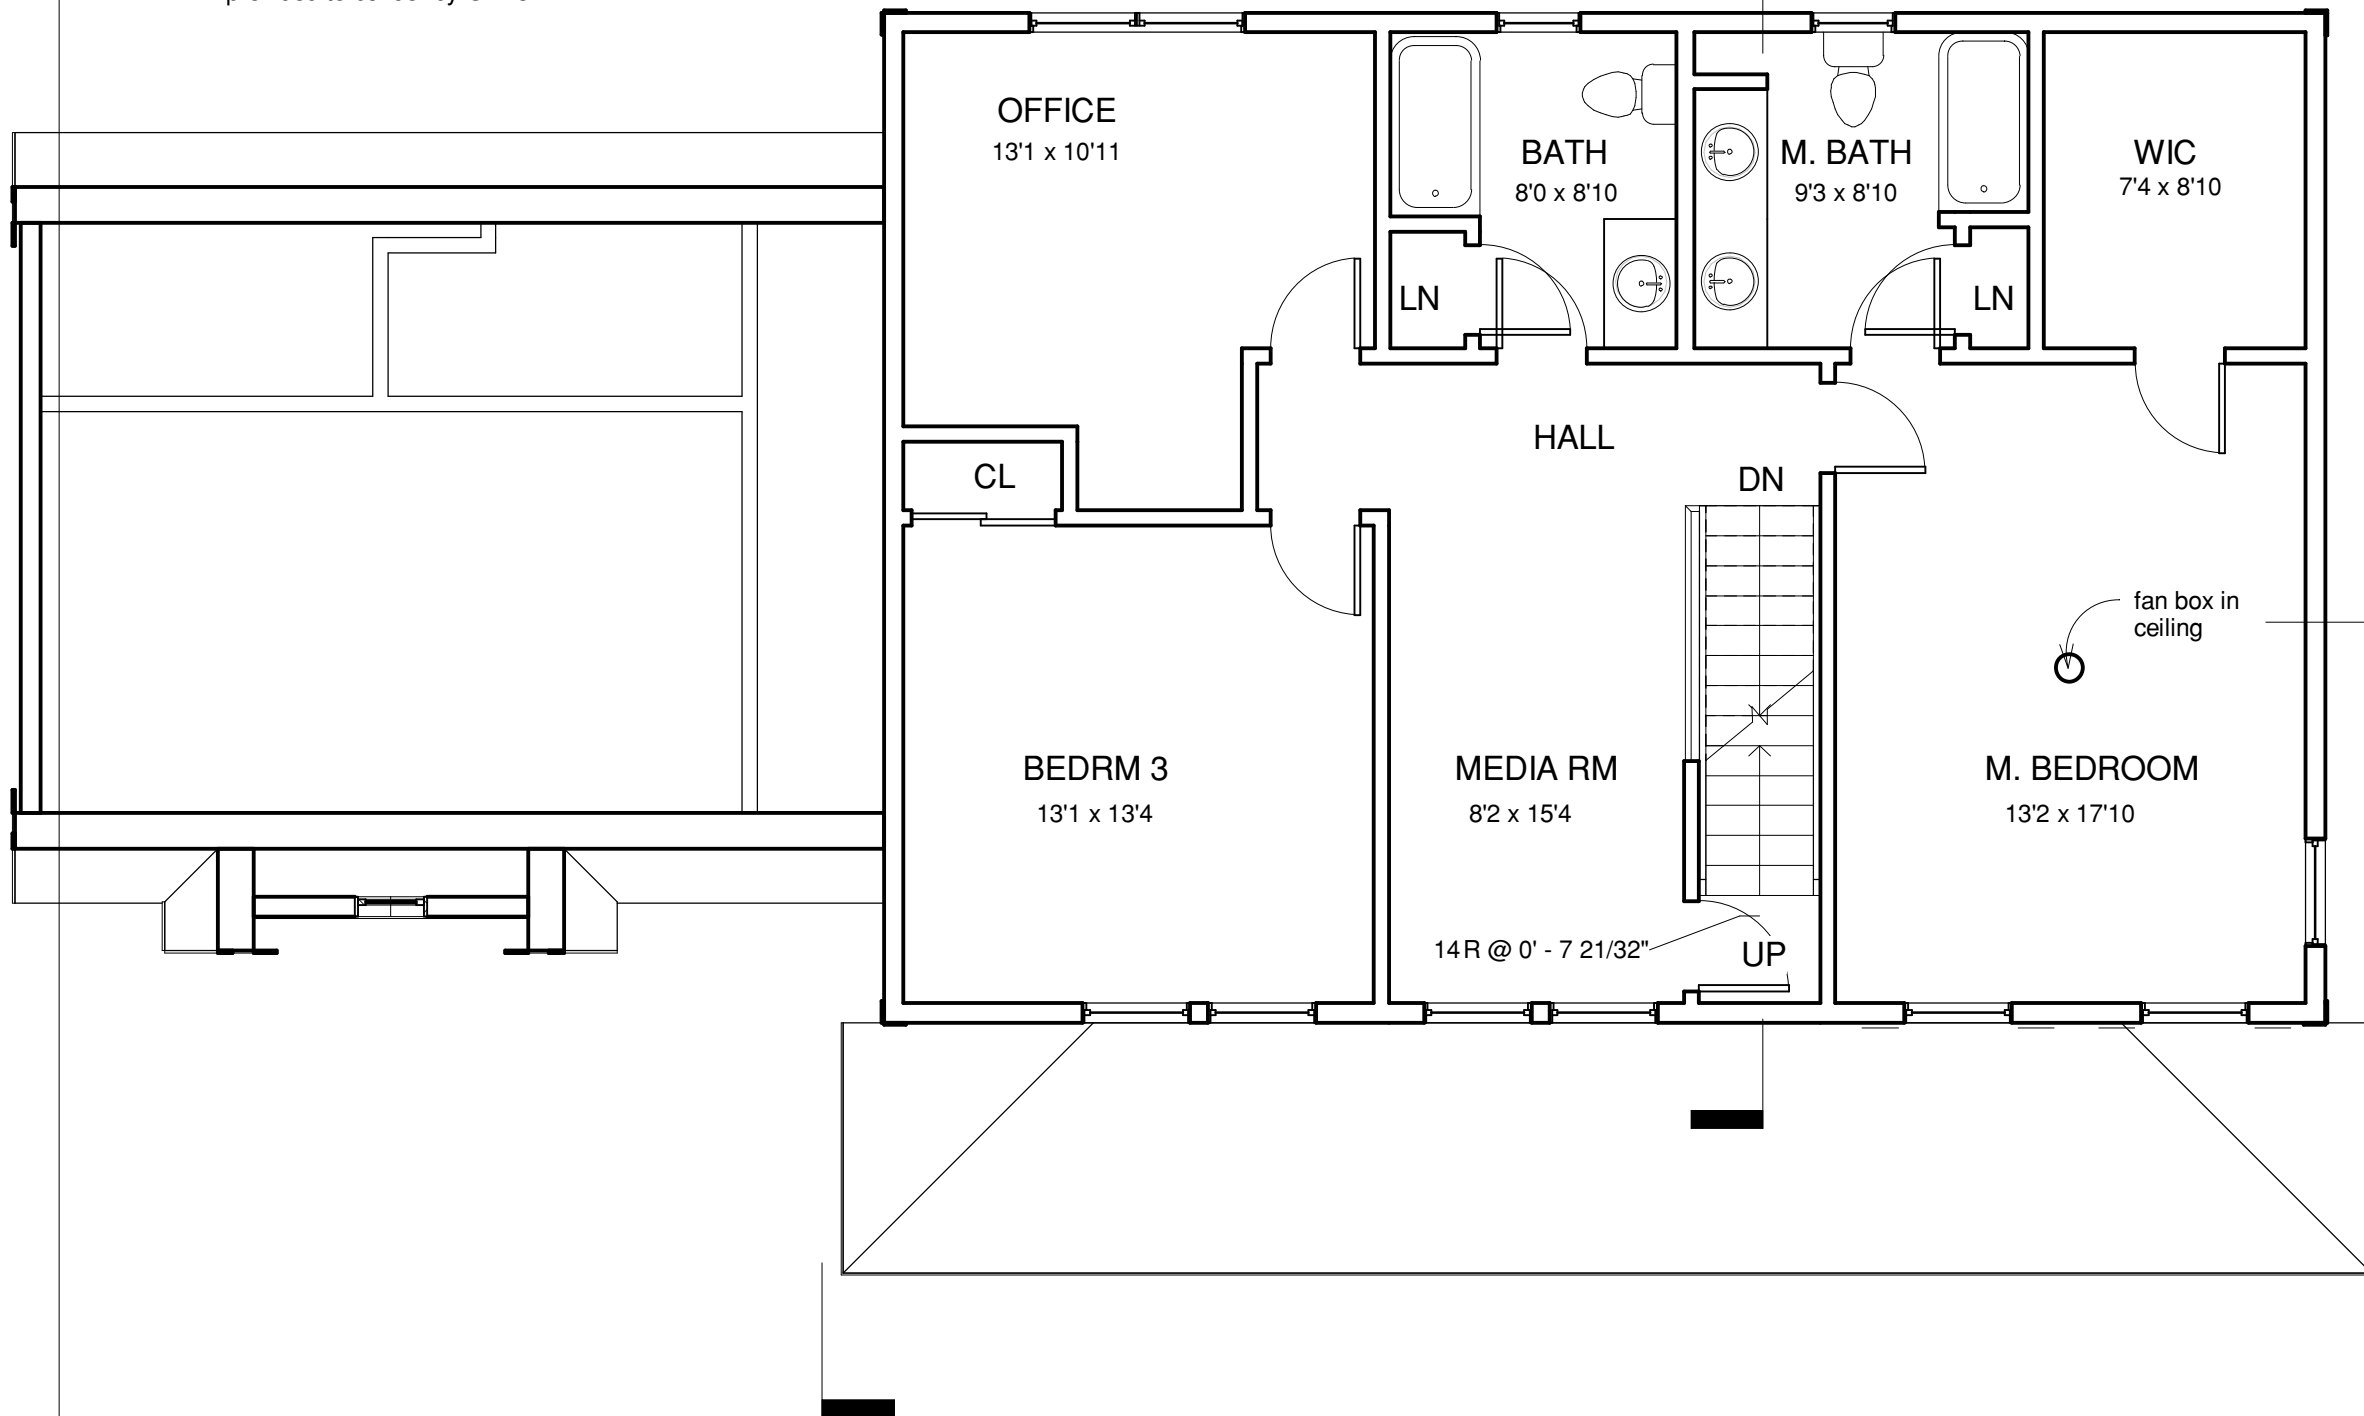

Note: Fans purchased and provided to builder by Owner.

BuildAmerica

100 Cummings Center  
Beverly MA 01915

PROJECT

**WE-35 B**

Lot 35  
Winnepesaukee Drive

PROGRESS PRINT  
Not For Construction

Project No. 2004.27

Issue Date 01/27/05

SHEET TITLE

**02 Floor Plan**

**A102**

1 02 Floor  
3/16" = 1'-0"